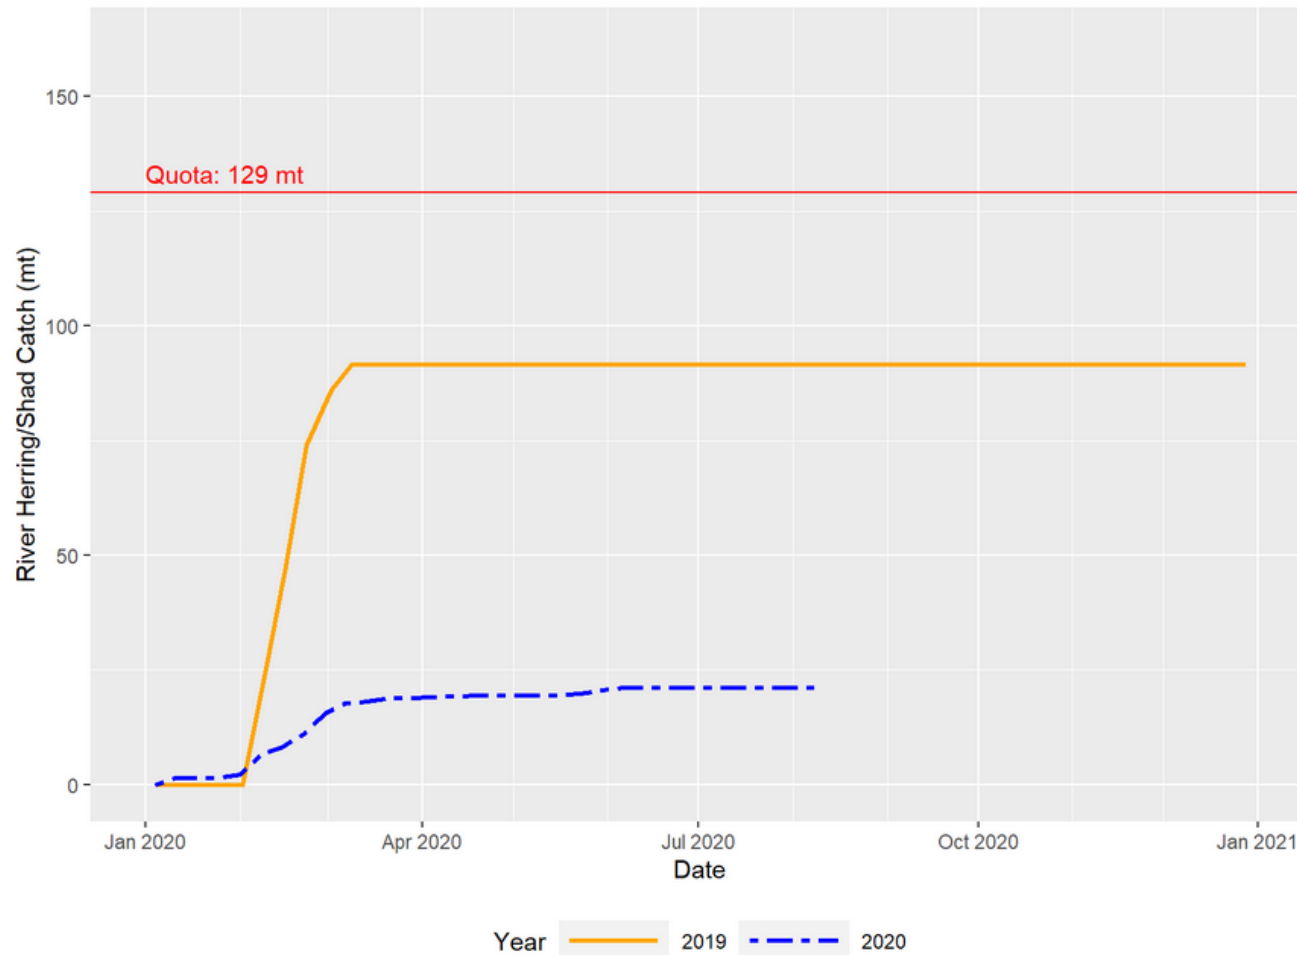

River Herring and Shad Cap

August 2020

Overview

- Cap Performance
- Action Items

Cap Performance – 2019/2018

Catch Cap	Quota (mt)	Cumulative Catch (mt)	Percent Quota Caught
Atlantic Mackerel River Herring/Shad	82	91.5	112%

Cap Performance – 2020/2019

Catch Cap	Quota (mt)	Cumulative Catch (mt)	Percent Quota Caught
Atlantic Mackerel River Herring/Shad	129	21.2	16%

Action Items

- Today: Set 2021/2022 RH/S Cap
 - Currently 129 MT