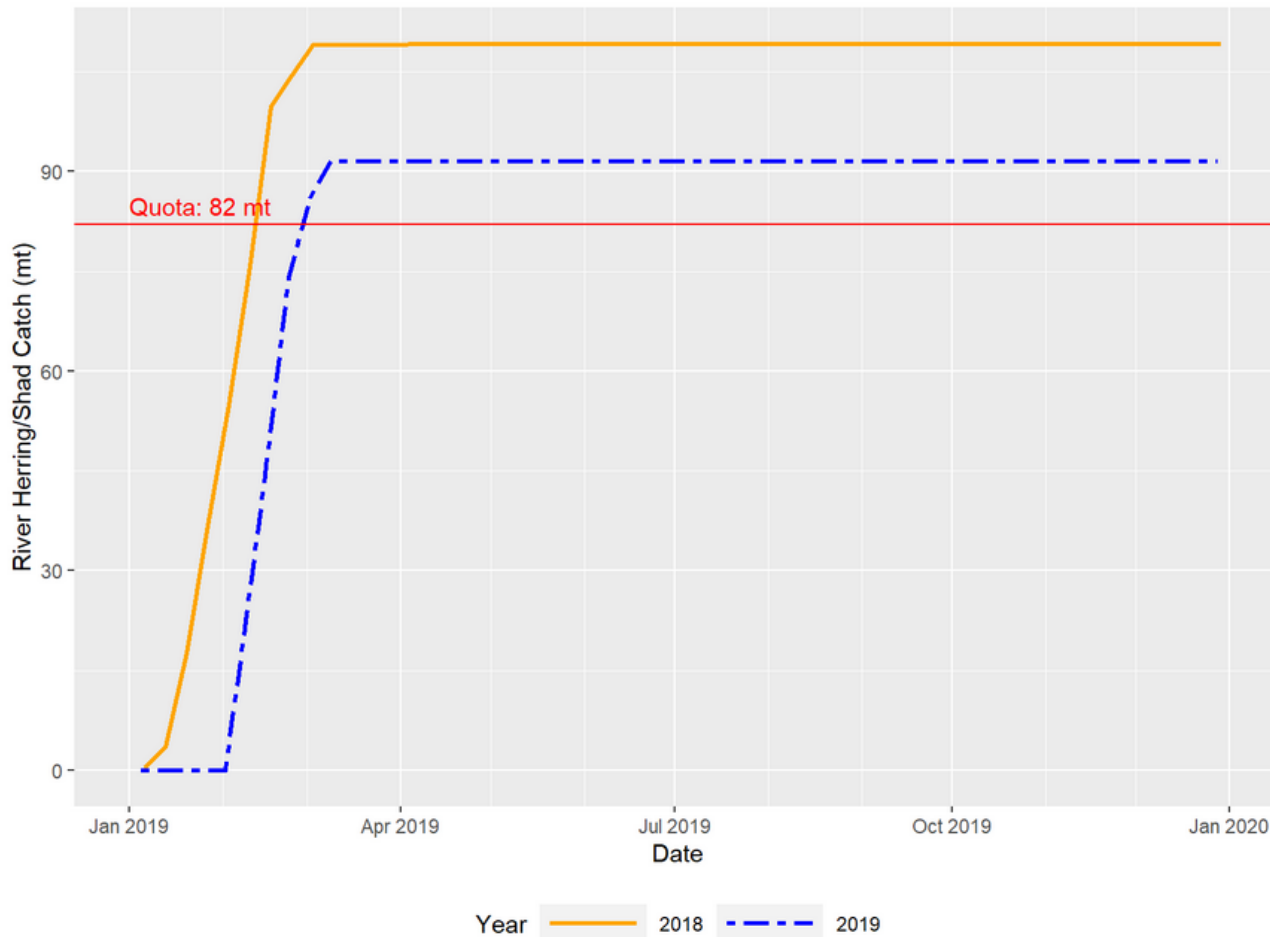

River Herring and Shad Cap

August 2020

Overview

- Cap Performance
- Action Items

Cap Performance – 2019/2018

Catch Cap	Quota (mt)	Cumulative Catch (mt)	Percent Quota Caught
Atlantic Mackerel River Herring/Shad	82	91.5	112%

Cap Performance – 2020/2019

Catch Cap	Quota (mt)	Cumulative Catch (mt)	Percent Quota Caught
Atlantic Mackerel River Herring/Shad	129	21.2	16%

Action Items

- Today: Set 2021/2022 RH/S Cap
 - Currently 129 MT