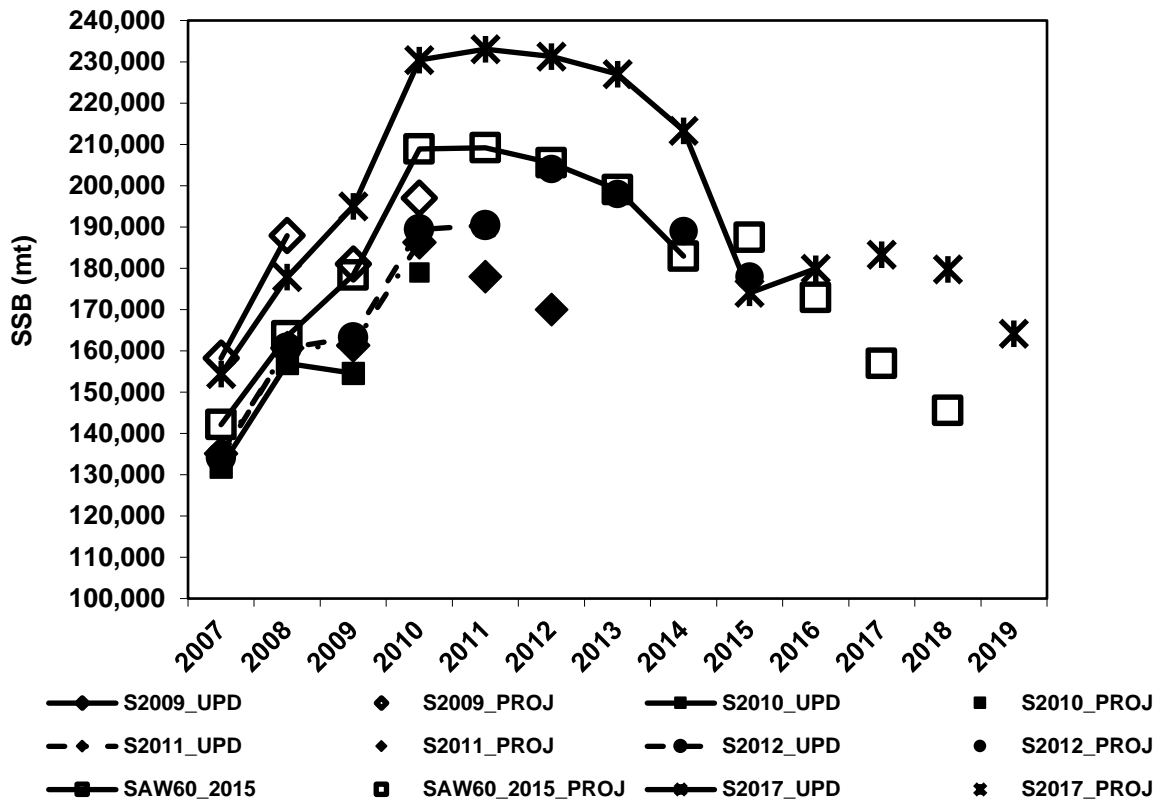

Scup Projection Performance: SSB