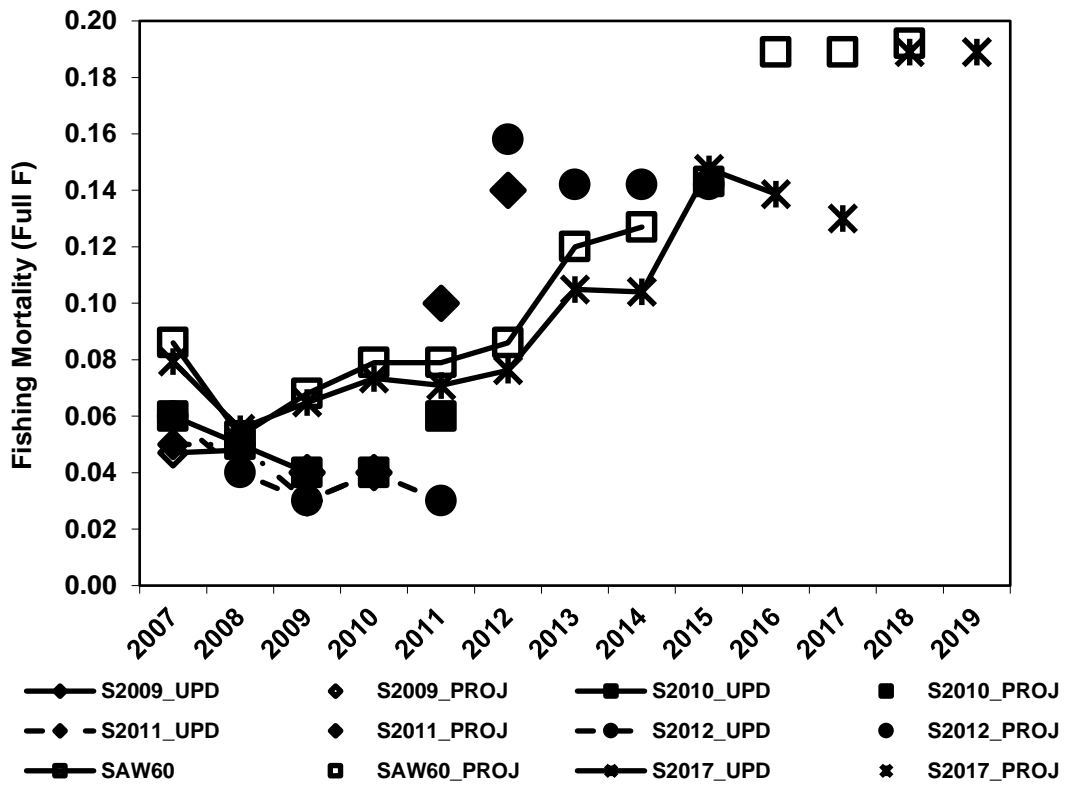

Scup Projection Performance: Catch

Scup Projection Performance: F