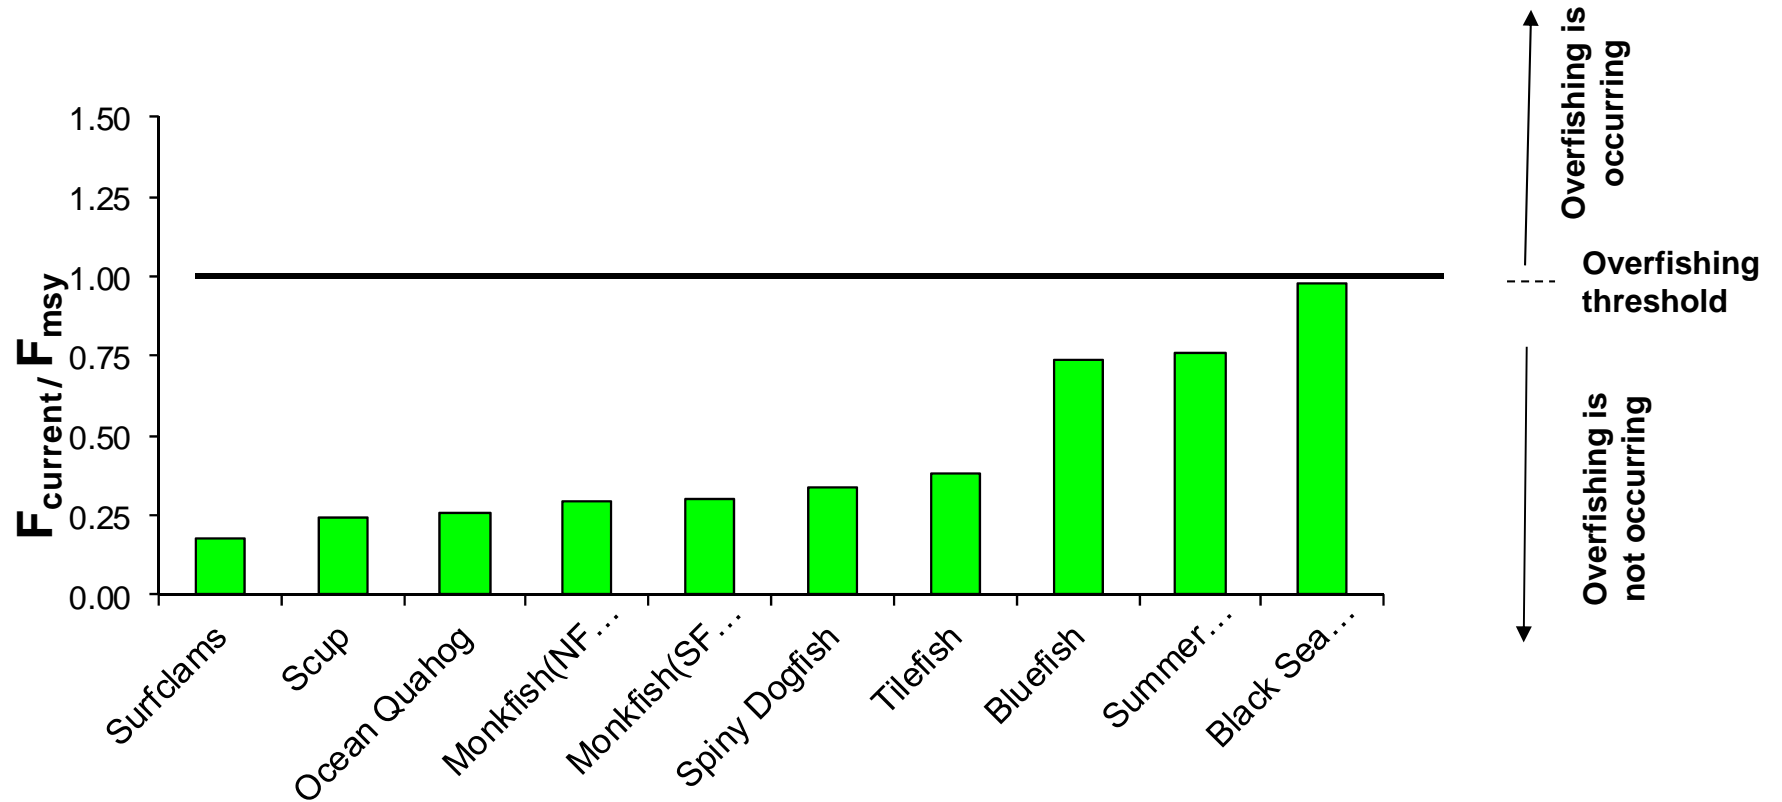

# Stock Size Relative to Biological Reference Points

NOTE: Unknown Bmsy - *Illex* squid, butterfish, and mackerel.

NOTE: Of the 14 stocks managed by the Council, 10 are above B(msy). summer flounder is 89% rebuilt and not overfished, and 3 are unknown.

# Fishing Mortality Ratios for MAFMC Managed Species

NOTE: Unknown - *Illex* squid, *Loligo* squid, butterfish, and mackerel.