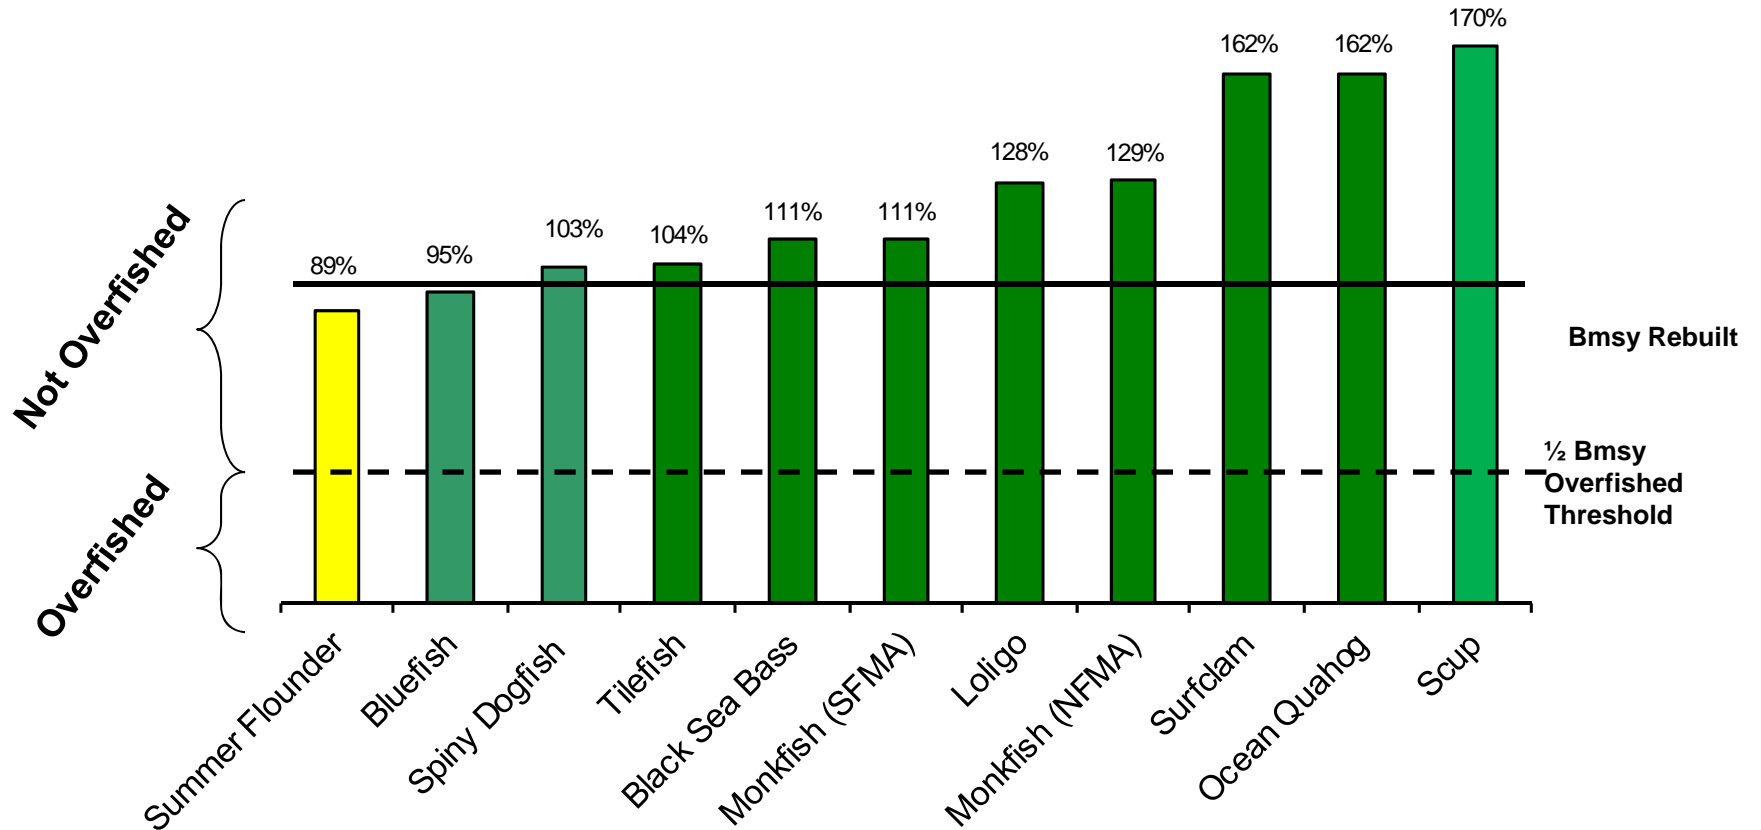

# Stock Size Relative to Biological Reference Points

NOTE: Unknown Bmsy - *Illex* squid, butterfish, and mackerel.

NOTE: Of the 14 stocks managed by the Council, 10 are above B(msy). summer flounder is 89% rebuilt and not overfished, and 3 are unknown.

NOTE: NMFS has not declared the tilefish stock rebuilt.

# Fishing Mortality Ratios for MAFMC Managed Species

NOTE: Unknown - *Illex* squid, *Loligo* squid, butterfish, and mackerel.